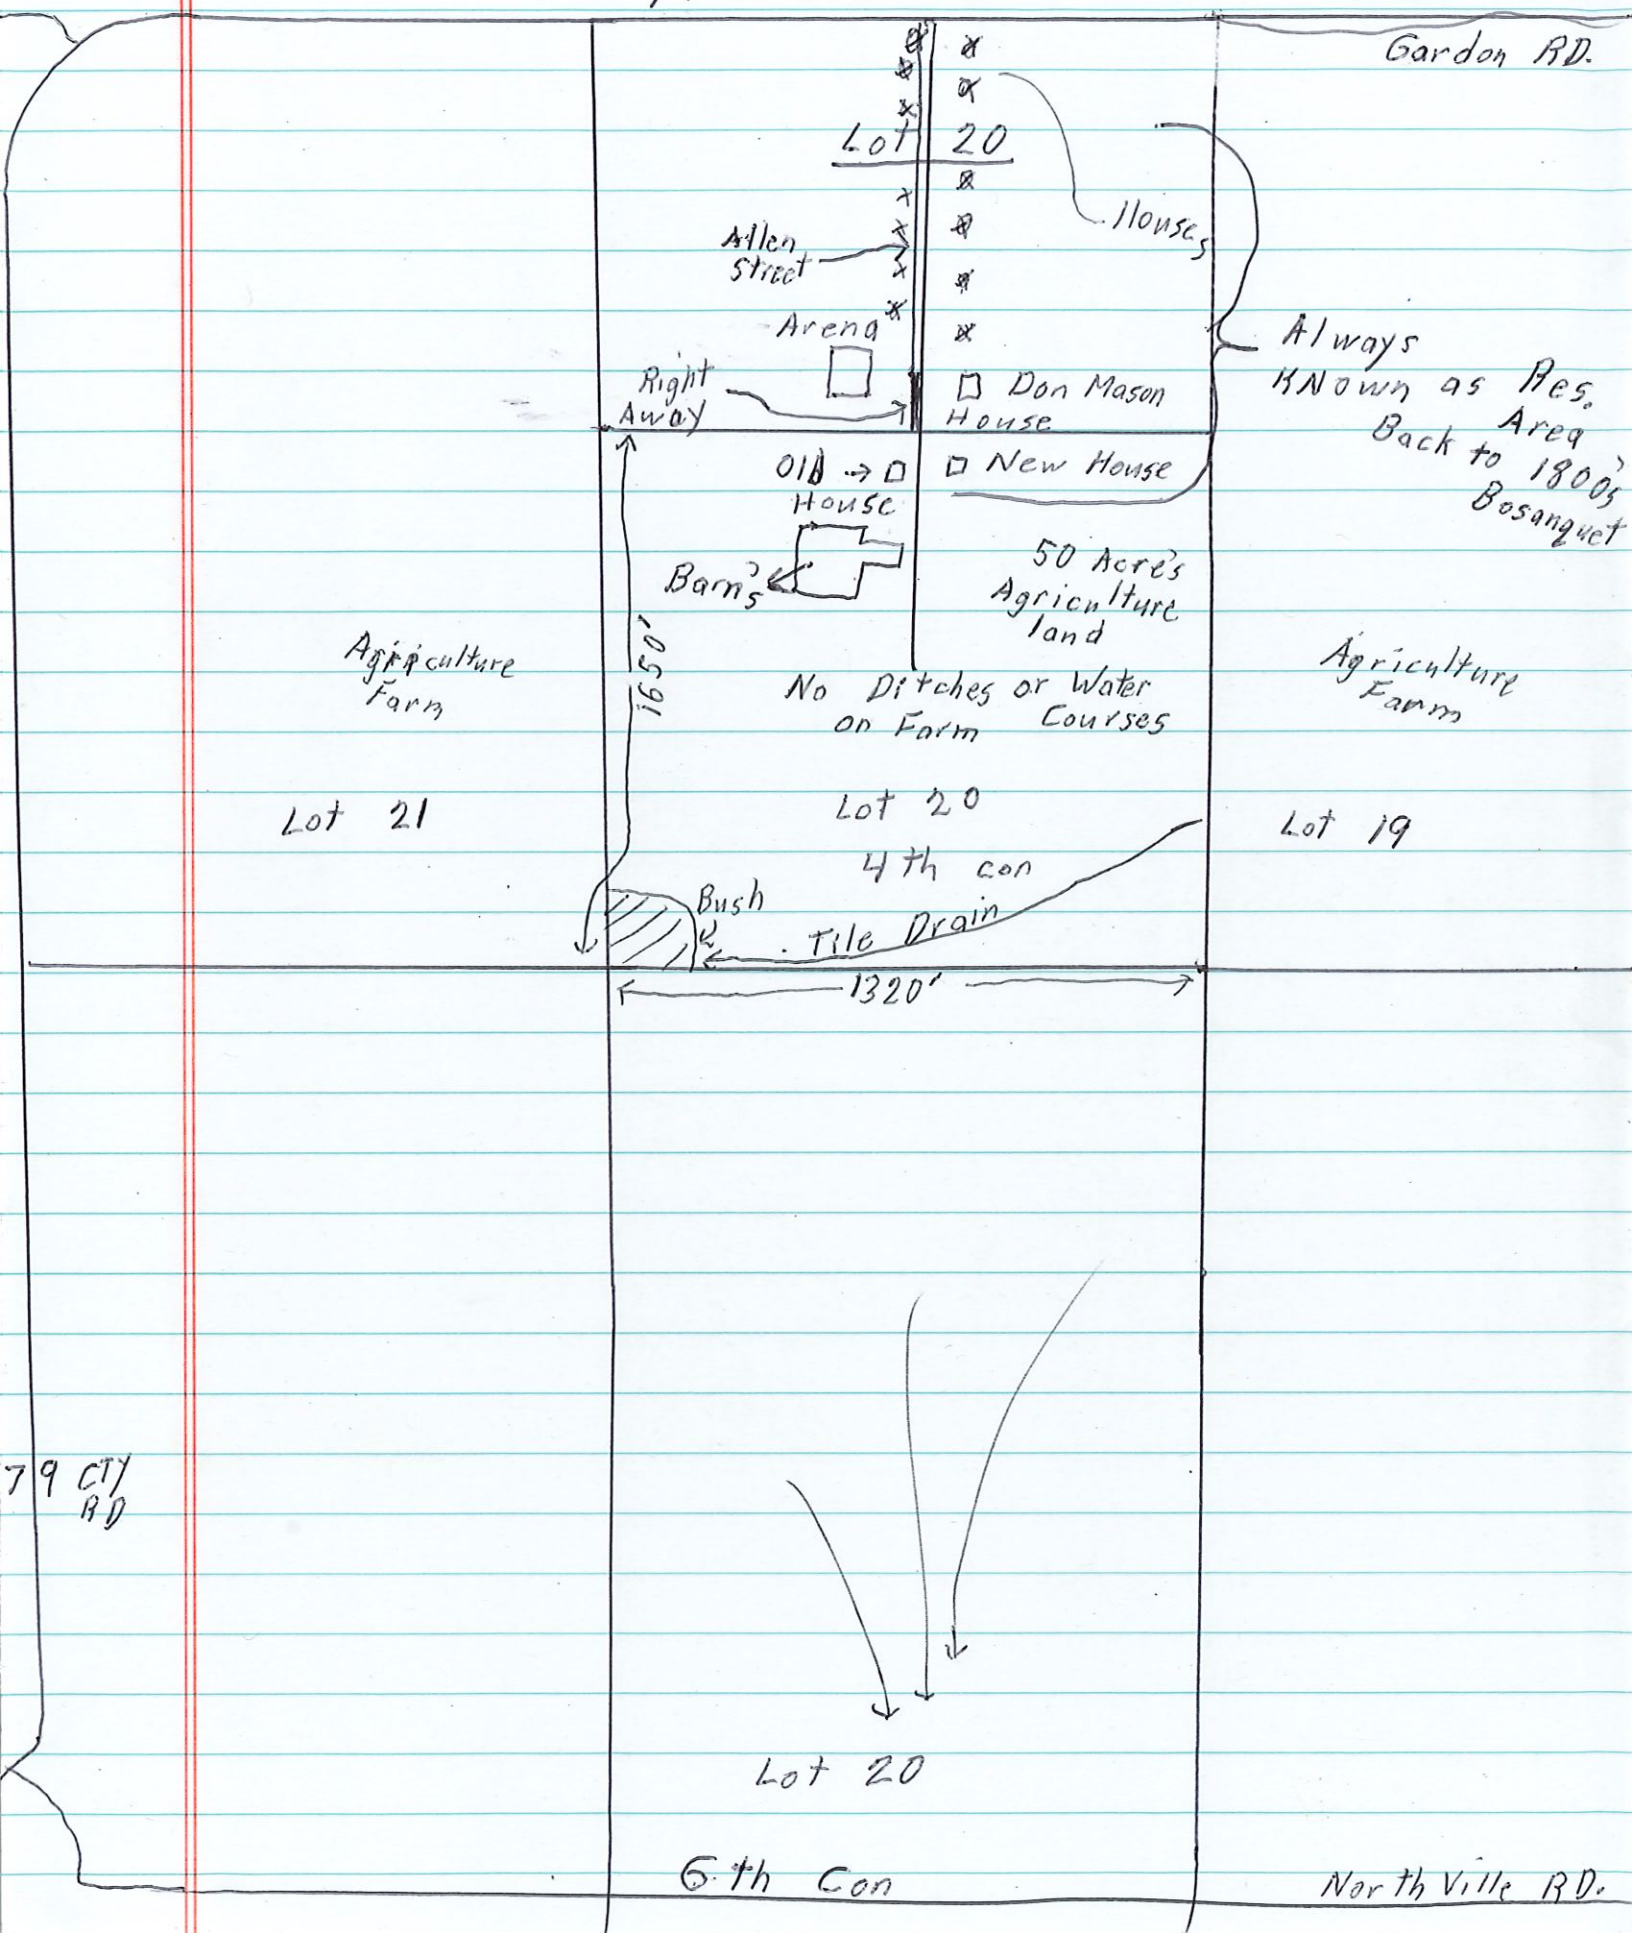

Gordon RD.

Lot 20

Allen Street

Arena

Right Away

Old House

Barns

Don Mason House

Lot 20

Lot 19

4th con

Bush

Tile Drain

1650'

1320'

79 CTY RD

Lot 20

6th Con

Northville RD.

600' to the Arena
Right away From Allen St.

to the East

My Lane way

Old House 200' to East line
 650' to each side North & South
 1450' to West line Back

Front of Property

Farm Land 1320' wide }
 1650' Long } 50 Acres

1/2 Acres Bush